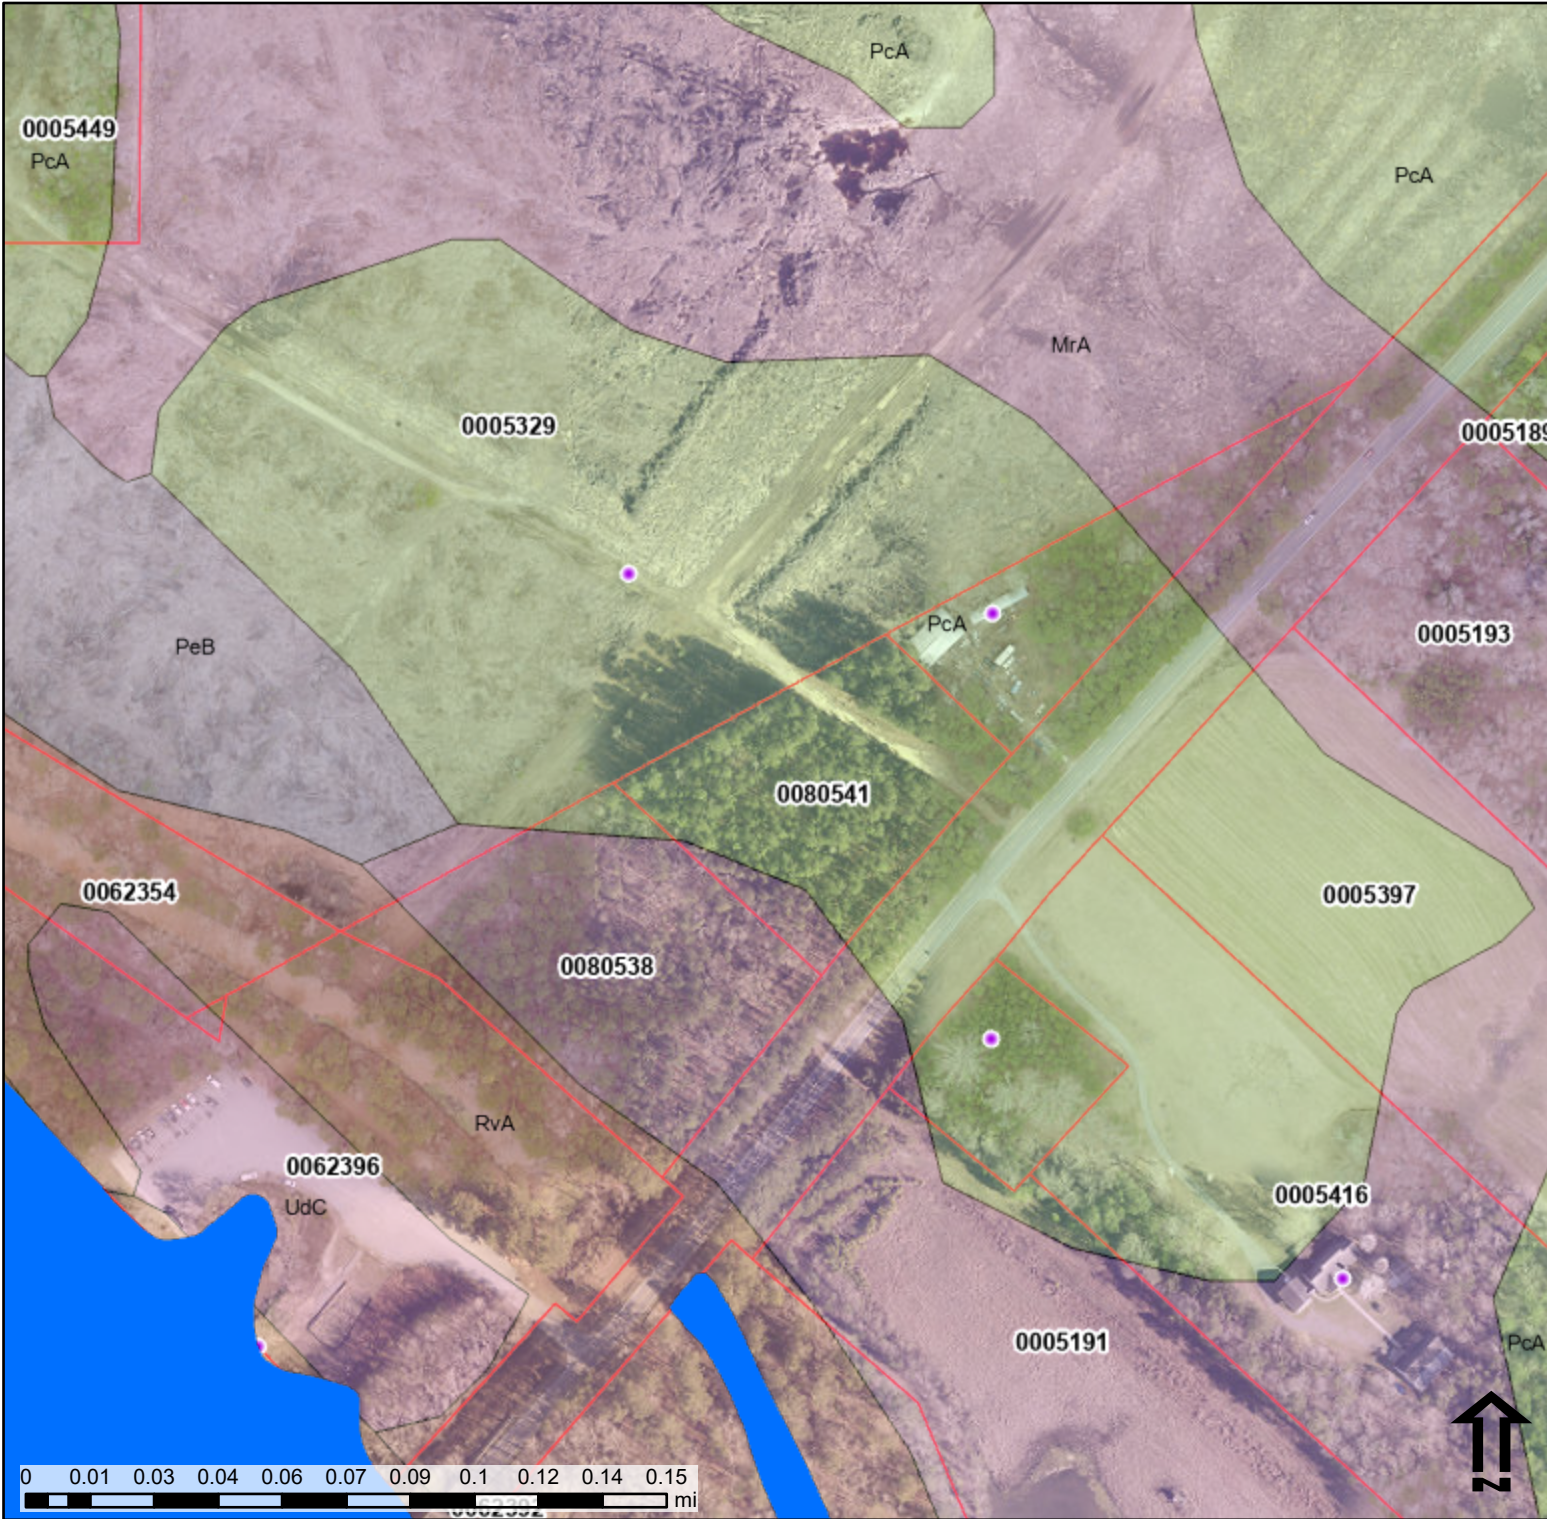

Chatham County Web Map

	Lakes / Ponds		UdC
	Address Points		W
Soils			Parcels
Type			
	MrA	20085E642576N.sid	
	PcA	RGB	
	PeB		Red: Band_1
	RvA		Green: Band_2
			Blue: Band_3

Service Layer Credits: Chatham 2023AerialPhotogr
Chatham County, Chatham County Tax Department
Hydrology: Chatham County, Chatham County GIS

Date: 6/29/2026 Time: 2:55 PM